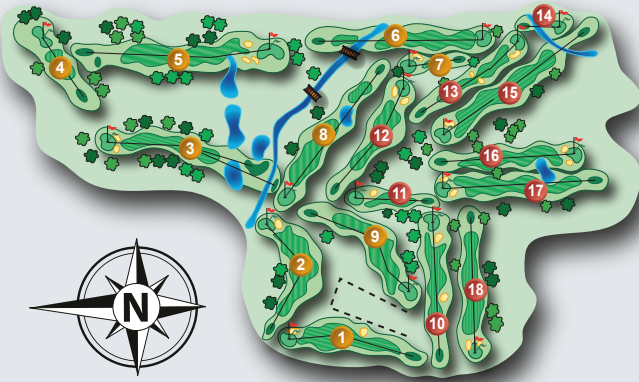

**Damschroder**  
Roofing Inc.  
Your Roof. Our Reputation.

Commercial & Industrial Roofing

419-332-5000

www.damschroderroofing.com

**45** YEARS  
OF SERVICE  
since 1976

**USGA** RULES GOVERN ALL PLAY

*Green Hills*  
Golf Course *est 1958*