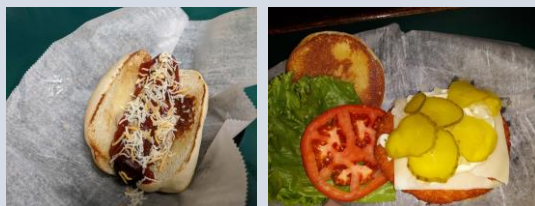

# Appetizers & Sides

- 6 Mozzarella Sticks w/Marinara.....\$3.95
- 6 Pickle Spears.....\$3.95
- Onion Rings.....\$3.00
- 5 Tater Kegs.....\$5.00
- 8 Mini Corn Dogs.....\$6.00
- Hot Pepper Cheese Balls w/ranch.\$5.95
- Fresh Cut Fries / Double.....\$3.00/\$4.75
- Potato Salad (seasonal).....\$1.50
- Cole Slaw (seasonal).....\$1.50
- Ranch.....\$.50